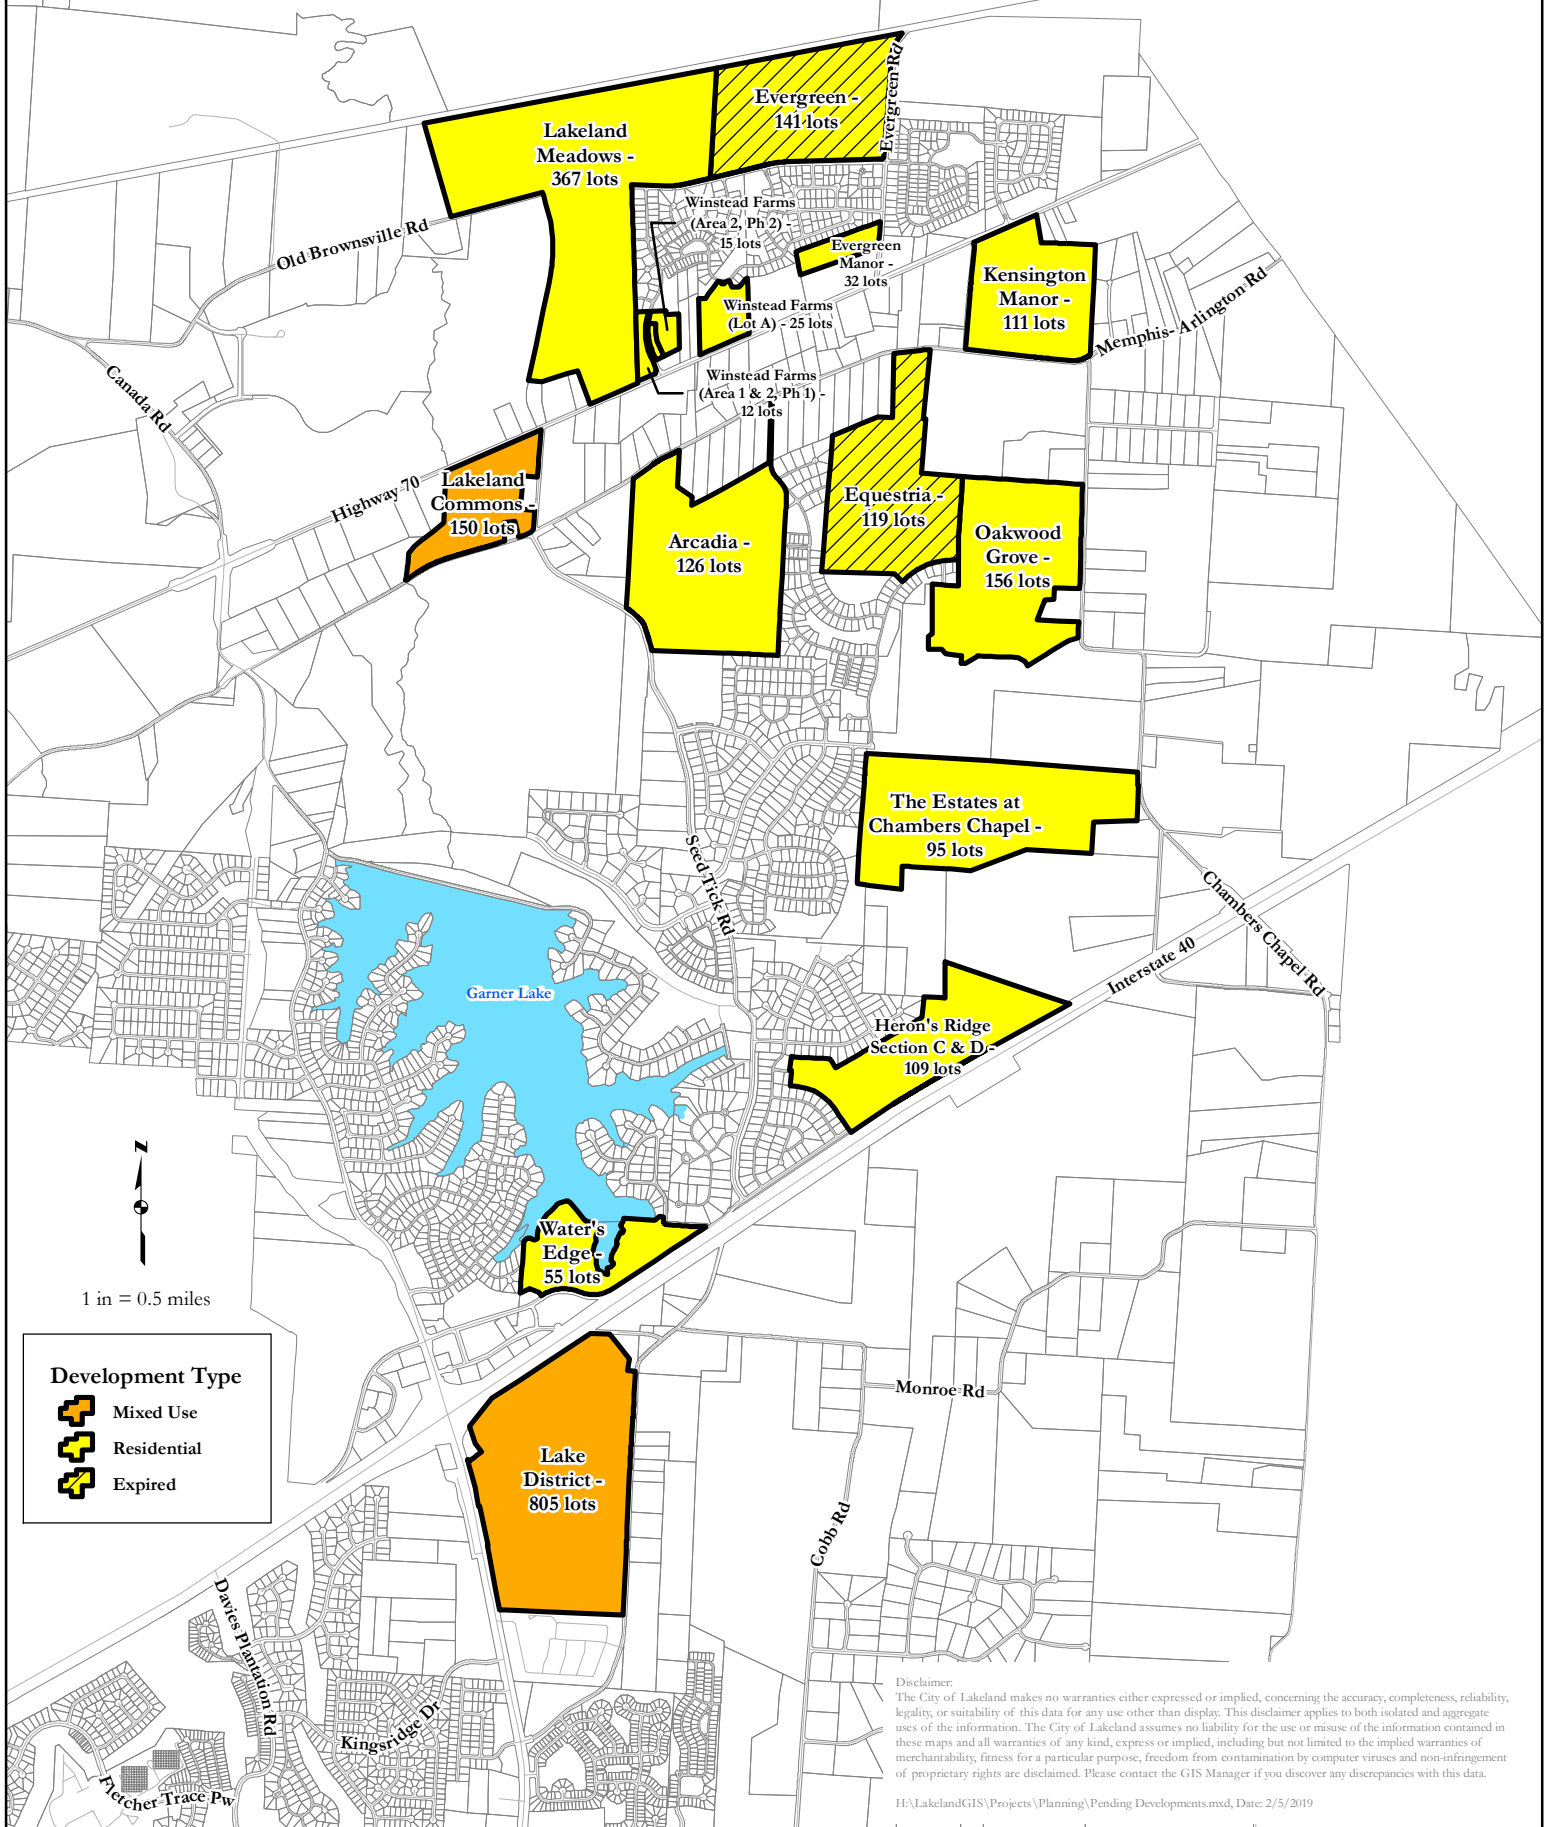

City of Lakeland Pending Developments

1 in = 0.5 miles

Development Type

- Mixed Use
- Residential
- Expired